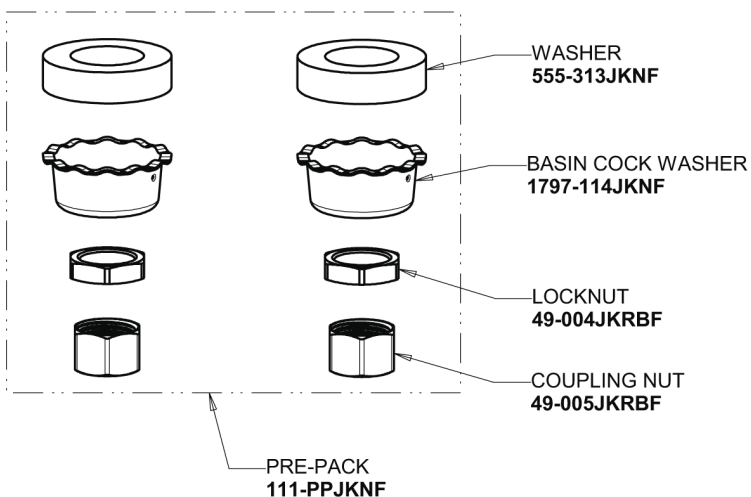

Repair Parts

895-LESAB

Hot and Cold Water Sink Faucet

**CHICAGO
FAUCETS** 

a Geberit company

Base Parts:

2-3/8" Lever Handle 369-PRJKCP

Quaturn Compression Cartridge (pair) 1-099XTJKABNF (right) 1-100XTJKABNF (left)