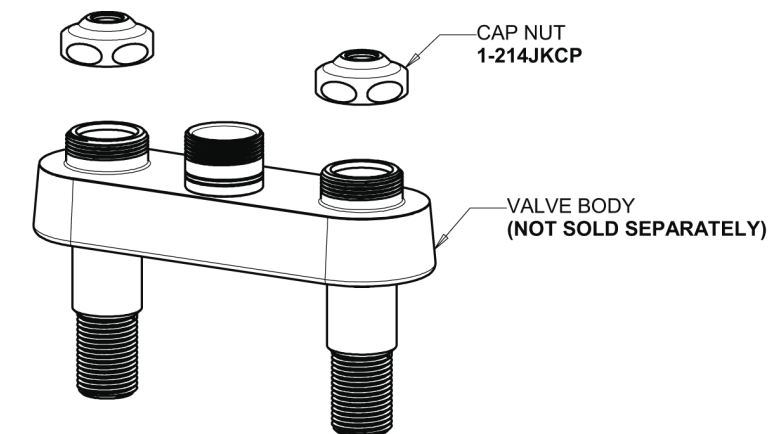

Repair Parts

895-LESAB

Hot and Cold Water Sink Faucet

**CHICAGO
FAUCETS** 

a Geberit company

Base Parts:

2-3/8" Lever Handle 369-PRJKCP

Quaturn Compression Cartridge (pair) 1-099XTJKABNF (right) 1-100XTJKABNF (left)